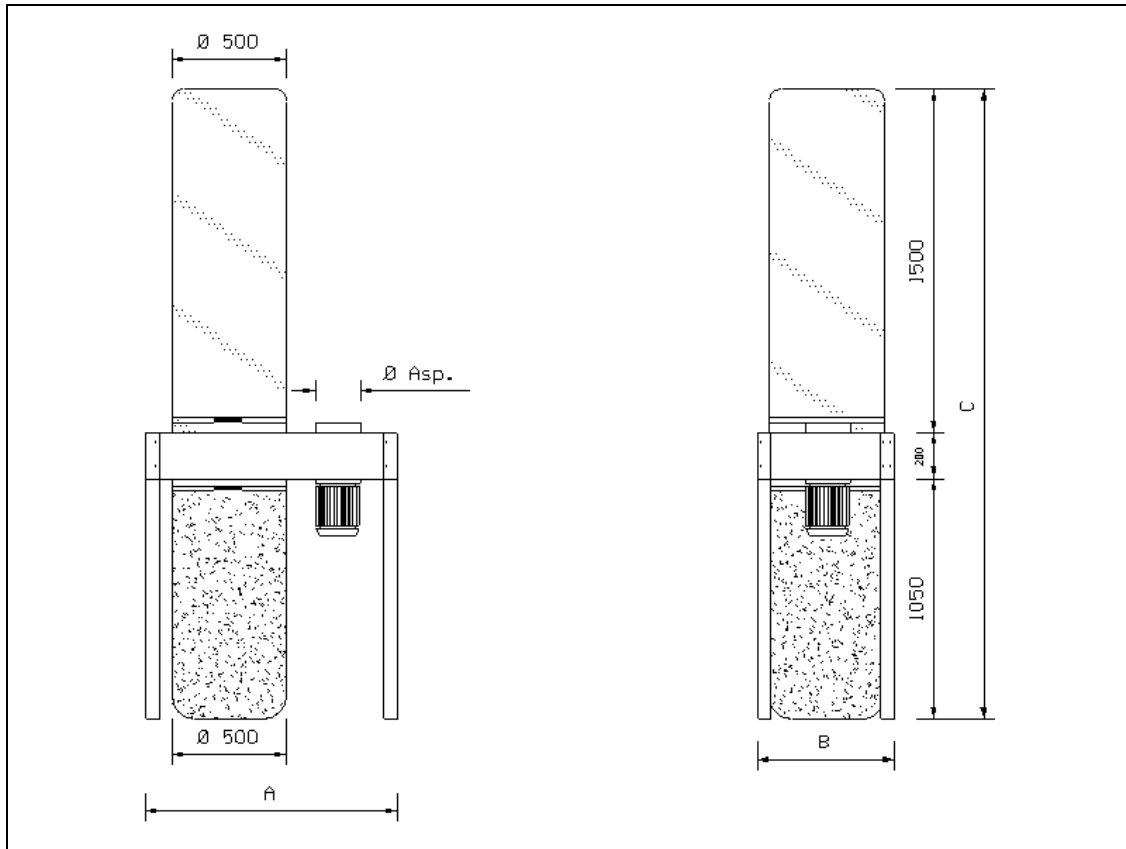

FILTER MOD. HOBBY

Employed for suction and filtration of wood shavings and dust.

Suitable for small handicraft factories and hobbies.

Furnished with filtering sleeves \varnothing 500 h 1500 mm in fabric of genuine cotton 350 gr/m², electrical vane aspirator, collecting bag in nylon \varnothing 500 mm.

Available in several versions and powers, fixed on legs or with the lower level on wheel.

Completely dismountable to make the transport easier.

MODEL HOBBY	A	B	C	ASP. HP	Ø ASP. mm	CAPACITY m ³ /h	SUP. FILT. m ²	SLEEVES Ø 500 mm	COLL. BAGS
1/1	1100	600	2750	1	180	1300	2,35	1	1
1/2	1100	600	2750	2	200	1900	2,35	1	1
1/3	1100	600	2750	3	220	2500	2,35	1	1
2/2	1600	600	2750	2	200	1900	4,70	2	2
2/3	1600	600	2750	3	220	2500	4,70	2	2
2/4	1600	600	2750	4	250	3000	4,70	2	2
3/3	2200	600	2750	3	220	2500	7,05	3	3
3/4	2200	600	2750	4	250	3000	7,05	3	3
3/55	2200	600	2750	5,5	250	4200	7,05	3	3
4/3	2700	600	2750	3	220	2500	9,40	4	4
4/4	2700	600	2750	4	250	3000	9,40	4	4
4/55	2700	600	2750	5,5	250	4200	9,40	4	4
5/4	3300	600	2750	4	250	3000	11,75	5	5
5/55	3300	600	2750	5,5	250	4200	11,75	5	5